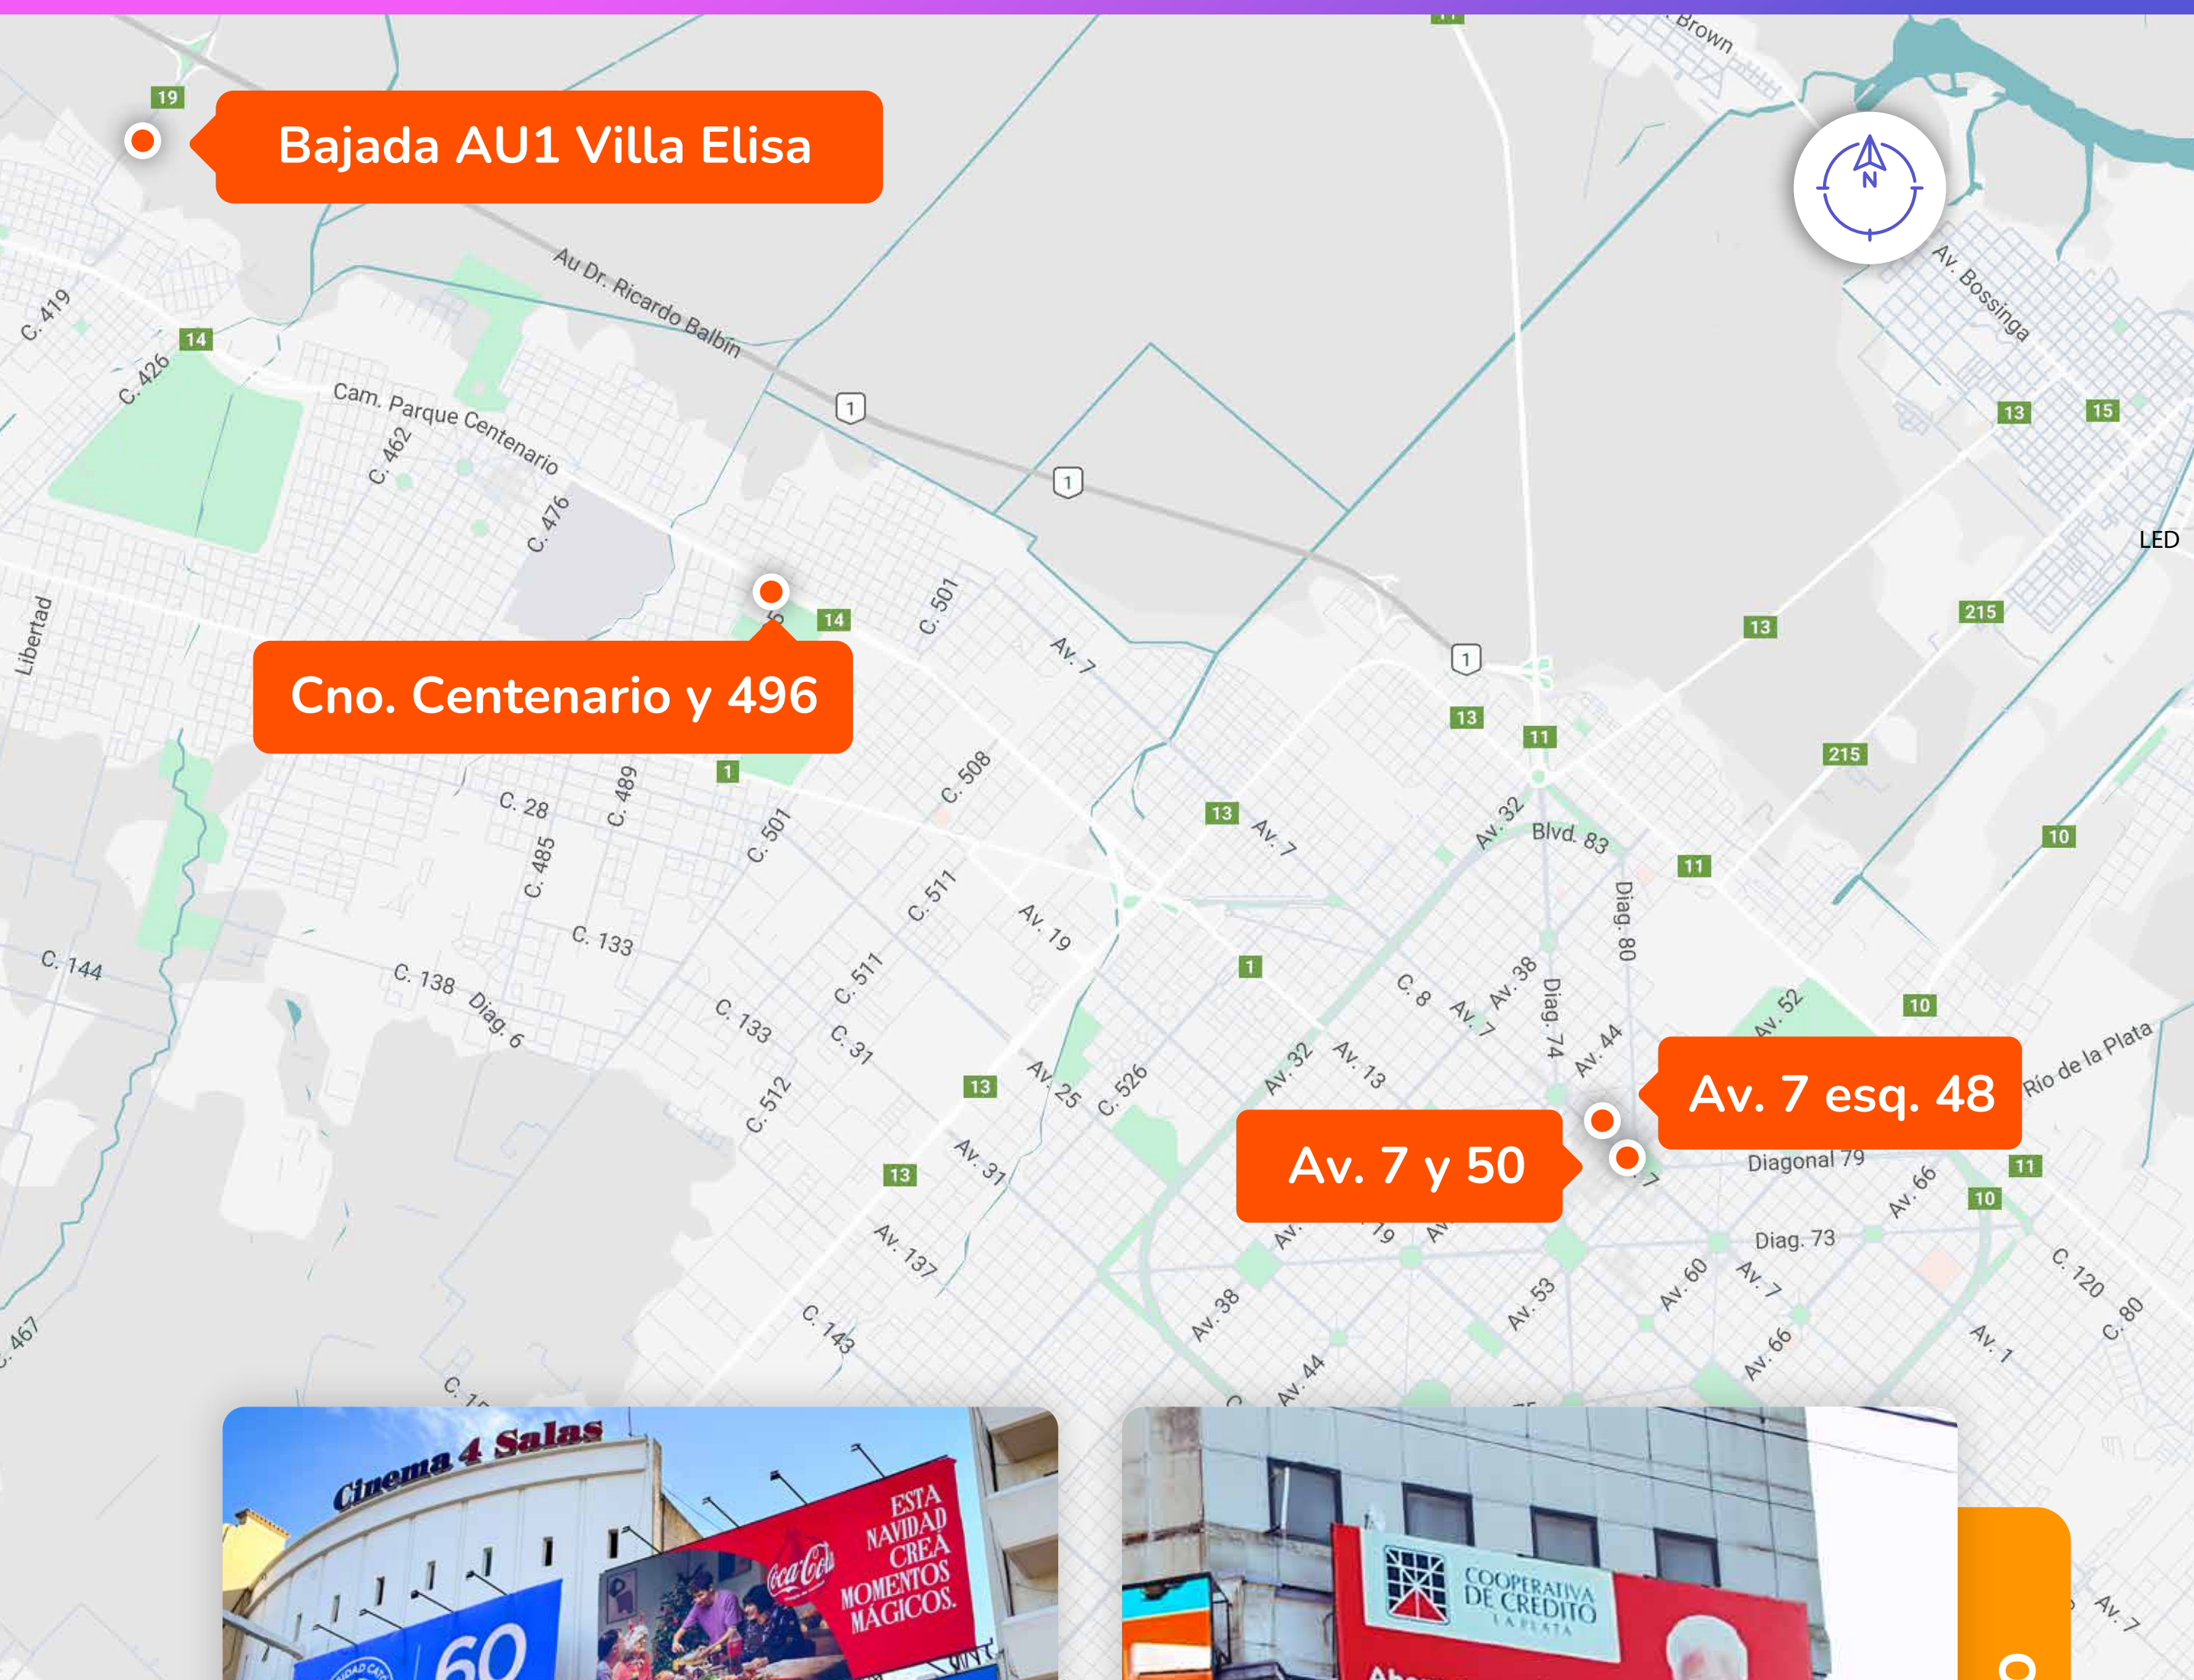

CIRCUITO FIJO GRAN FORMATO FORMATOS Y UBICACIONES

LA PLATA CENTRO

Av. 7 y 50

2 VALLAS DE 10 X 5 M
2 VALLAS DE 4,95 X 5,45